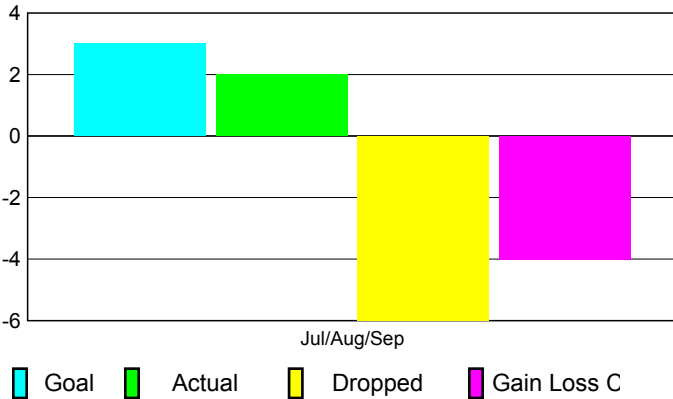

2010-2011 GMT Reports for District (or Undistricted) **District 322C1**

GMT: SANGEETA JATIA

Location: INDIA

GMT CA: 6

CLUBS

Club Results
2010-2011

Clubs
2009-2010

Month	New Club Goal	Actual New Clubs	Actual Dropped Clubs	Gain/Loss of Clubs	Gain/Loss of Clubs
Jul/Aug/Sep	3	2	-6	-4	13
Totals	3	2	-6	-4	13

Club Results 2010-2011

Goal, New, Dropped, Gain/Loss

Comparison of Club Gain/Loss

Current Year Compared to the Previous Year

YTD Status Quo Clubs 2010-2011

Status Quo Clubs Compared to Status Quo Members

MEMBERSHIP