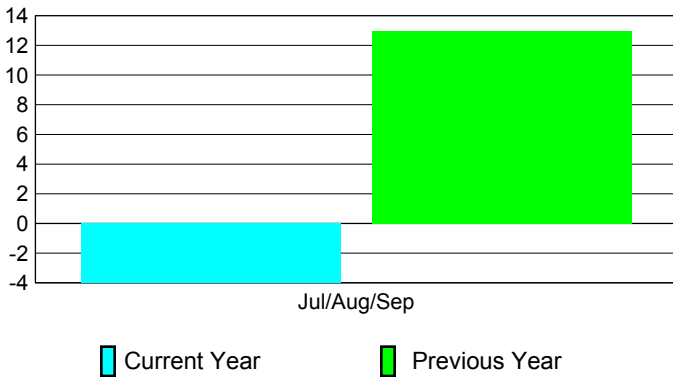

2010-2011 GMT Reports for District (or Undistricted) **District 322C1**

GMT: SANGEETA JATIA

Location: INDIA

GMT CA: 6

CLUBS

Club Results
2010-2011

Clubs
2009-2010

Month	New Club Goal	Actual New Clubs	Actual Dropped Clubs	Gain/Loss of Clubs	Gain/Loss of Clubs
Jul/Aug/Sep	3	2	-6	-4	13
Totals	3	2	-6	-4	13

Club Results 2010-2011

Goal, New, Dropped, Gain/Loss

Comparison of Club Gain/Loss

Current Year Compared to the Previous Year

YTD Status Quo Clubs 2010-2011

Status Quo Clubs Compared to Status Quo Members

MEMBERSHIP