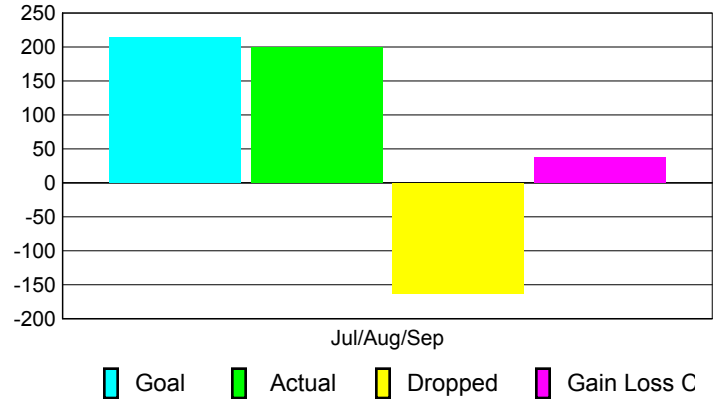

Membership Results 2010-2011

Goal, New, Dropped, Gain/Loss