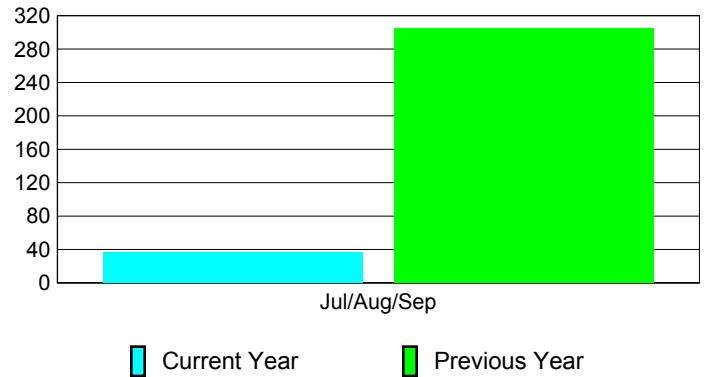

Comparison of Membership Gain/Loss

Current Year Compared to the Previous Year