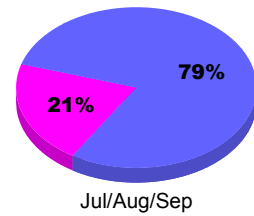

Membership Results
2010-2011

Membership
2009-2010

Month	Net Memb Goal	Actual New Memb	Actual Dropped Memb	Gain/Loss of Memb	Gain/Loss of Memb
Jul/Aug/Sep	214	200	-163	37	305
Totals	214	200	-163	37	305

Membership Results 2010-2011

Goal, New, Dropped, Gain/Loss

Comparison of Membership Gain/Loss

Current Year Compared to the Previous Year

Gender Comparison 2010-2011

■ Male ■ Female